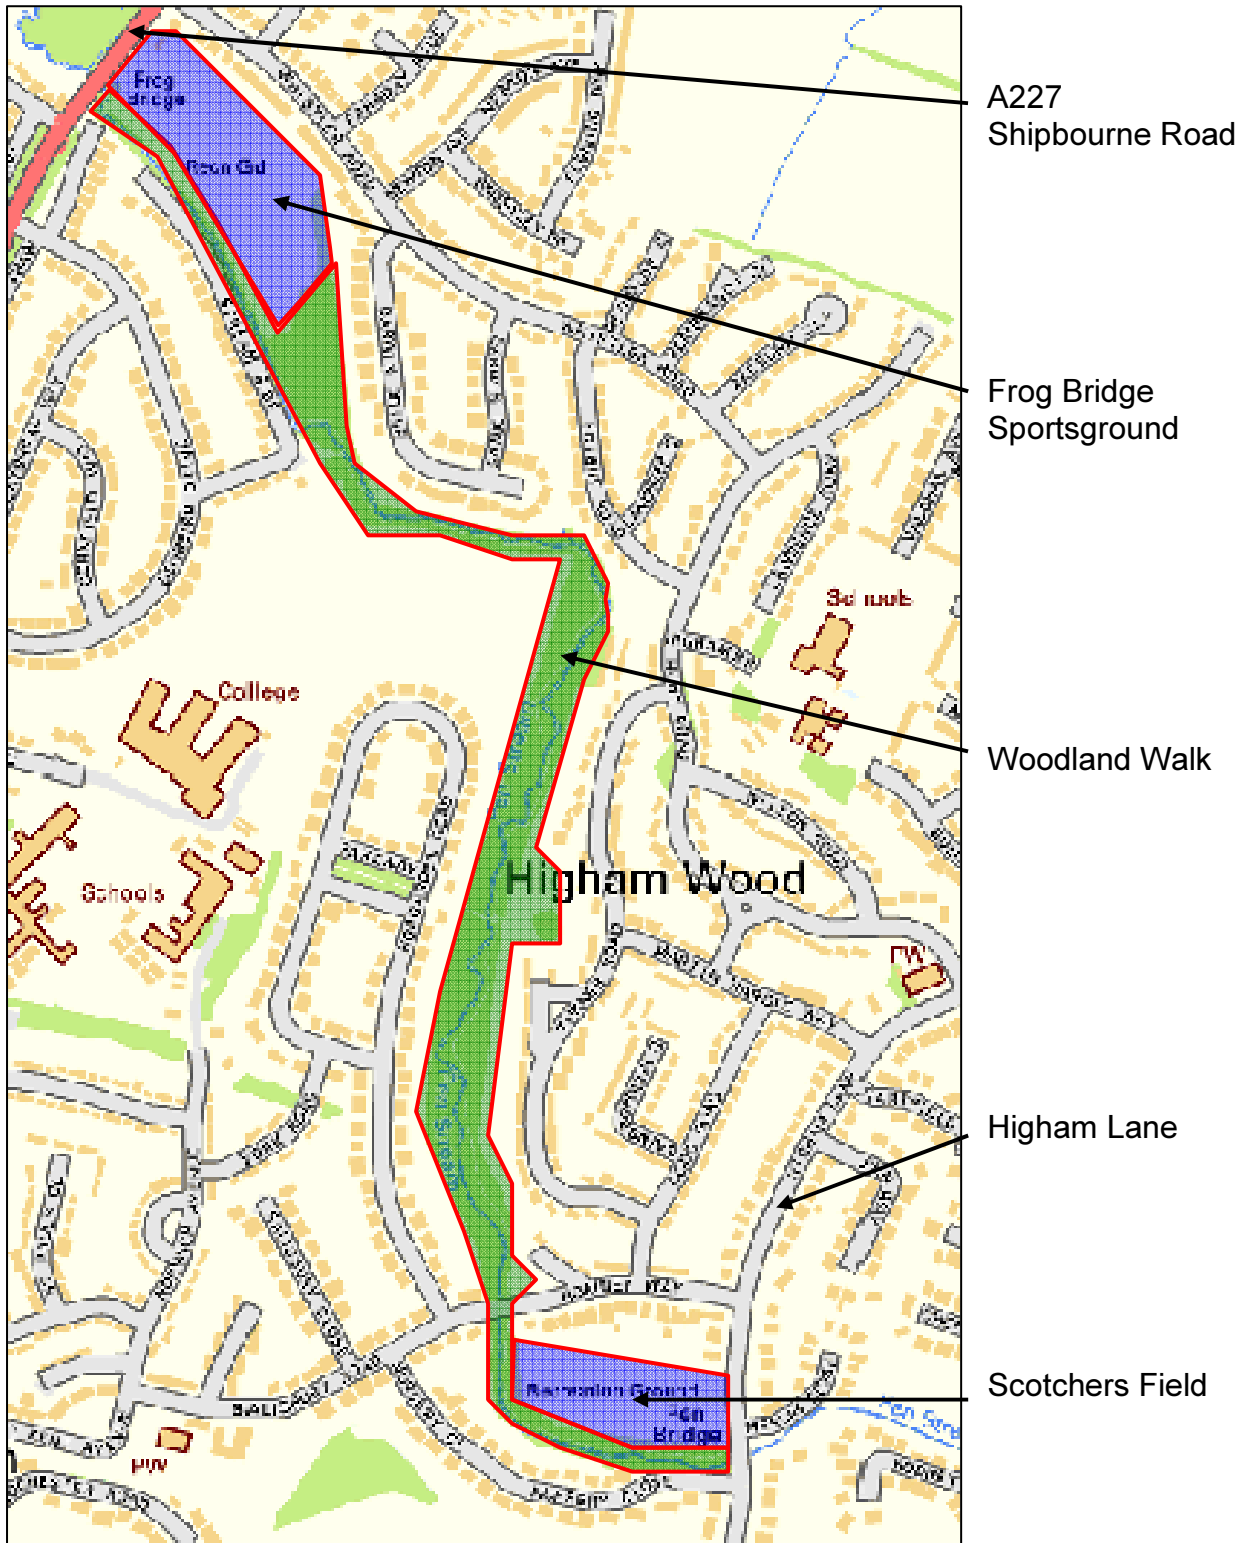

Queen Elizabeth II Fields Challenge Proposed Sites for Nomination

Reproduced from the Ordnance Survey with the permission of Her Majesty's Stationery Office. Crown Copyright. Unauthorised copying infringes Crown Copyright and may lead to civil proceedings. Tonbridge & Malling Borough Council Licence Number 100023300 (2011).

Queen Elizabeth II Fields Challenge Proposed Sites for Nomination

Deakin Leas

Priory Wood

A21/ Tonbridge By Pass

Pembury Road

Reproduced from the Ordnance Survey with the permission of Her Majesty's Stationery Office. Crown Copyright. Unauthorised copying infringes Crown Copyright and may lead to civil proceedings. Tonbridge & Malling Borough Council Licence Number 100023300 (2011).