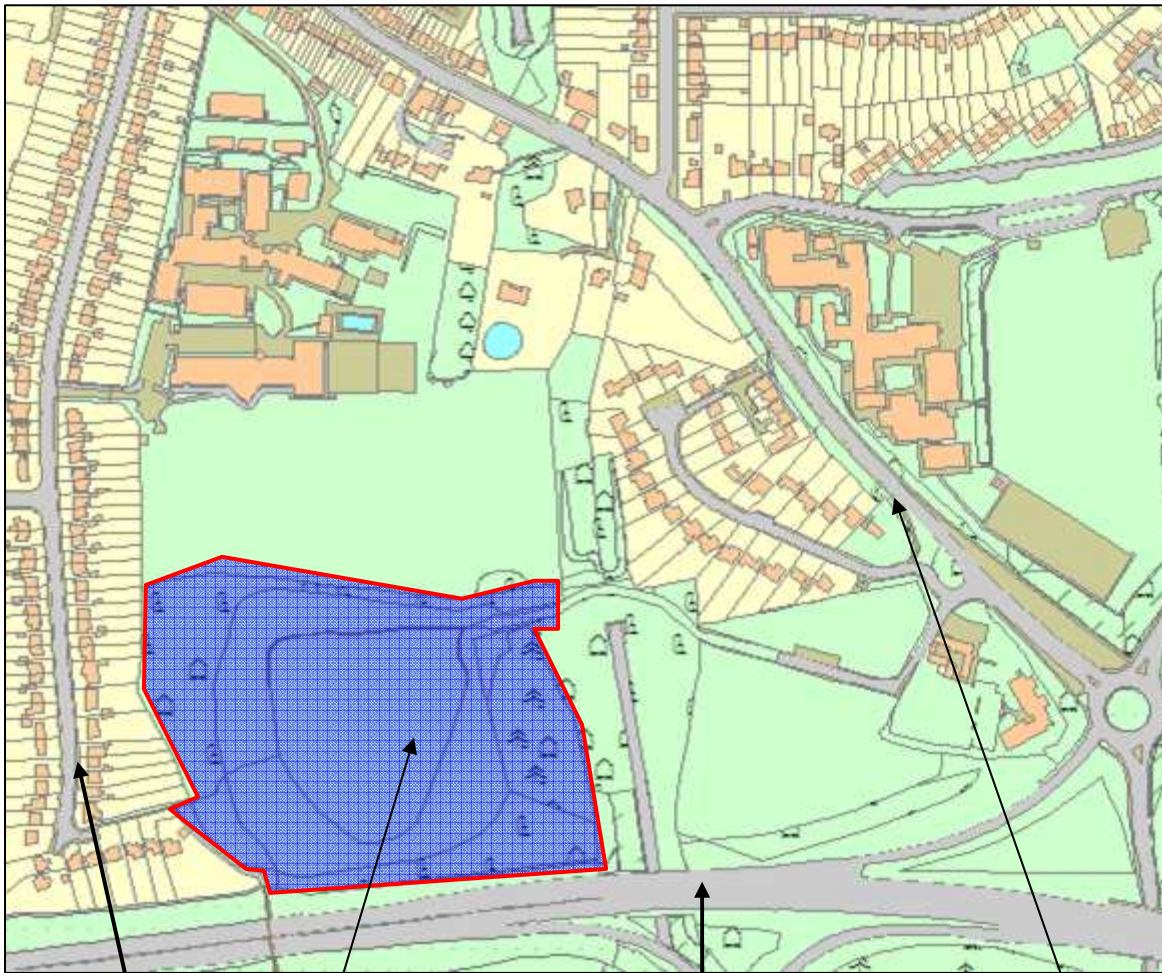

Queen Elizabeth II Fields Challenge Proposed Sites for Nomination

Reproduced from the Ordnance Survey with the permission of Her Majesty's Stationery Office. Crown Copyright. Unauthorised copying infringes Crown Copyright and may lead to civil proceedings. Tonbridge & Malling Borough Council Licence Number 100023300 (2011).

Queen Elizabeth II Fields Challenge Proposed Sites for Nomination

Deakin Leas

Priory Wood

A21/ Tonbridge By Pass

Pembury Road

Reproduced from the Ordnance Survey with the permission of Her Majesty's Stationery Office. Crown Copyright. Unauthorised copying infringes Crown Copyright and may lead to civil proceedings. Tonbridge & Malling Borough Council Licence Number 100023300 (2011).